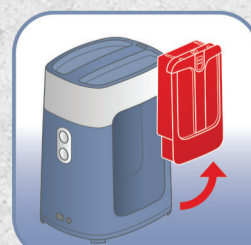

### EFFICIENT STEAMING AND IRONING

5 BAR PUMP PRESSURE

1600W

45S RAPID HEAT UP

SAFE FOR ALL FABRICS

1L REMOVABLE WATER TANK

EASY REMOVABLE BASE

ADJUSTABLE HEIGHT