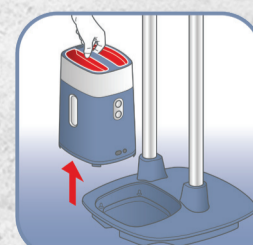

### EFFICIENT STEAMING AND IRONING

5 BAR PUMP PRESSURE

1600W

45S RAPID HEAT UP

SAFE FOR ALL FABRICS

1L REMOVABLE WATER TANK

EASY REMOVABLE BASE

ADJUSTABLE HEIGHT