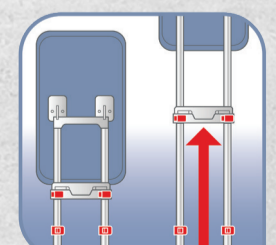

### EFFICIENT STEAMING AND IRONING

5 BAR PUMP PRESSURE

1600W

45S RAPID HEAT UP

SAFE FOR ALL FABRICS

1L REMOVABLE WATER TANK

EASY REMOVABLE BASE

ADJUSTABLE HEIGHT