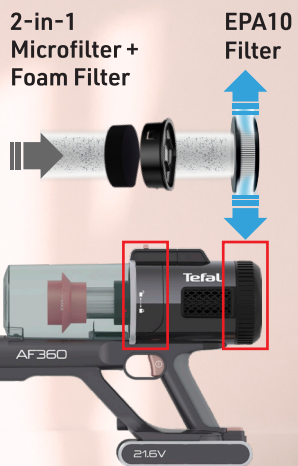

EFFORTLESS CLEANING WITH AIR FORCE™ 360 LIGHT

KEY FEATURES

Compact storage, includes a charging base good for wall mount or on floor.

Featuring Tefal's **Dual Power Rotating Soft Head** with a large and deep nozzle construction, that works best on hard floors.

Clean air release up to 99.99%* with **3 levels of filtration**:

ACCESSORIES **

Mini Turbo Brush

Ideal for turbo cleaning on bed or sofa

Sofa Brush

For fabric furniture e.g sofa and cushions

2-in-1 Mini Brush & Crevice

For narrow and hard-to-reach areas

Duster Brush

Fast vacuuming for large areas

Telescopic Hose

Flexible tool for narrow areas

OTHER FEATURES

Single Click Trigger

Boost Mode (Power x3)